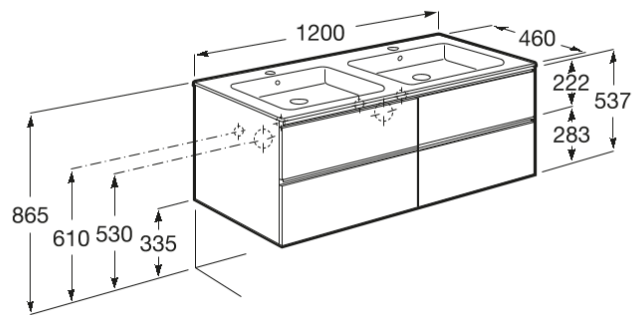

THE GAP

Double vanity unit with 4 drawers and double basin

DIMENSIONS

Length 1200 mm
 Width 460 mm
 Height 537 mm

COLOURS AND FINISHES

806 Glossy White

PRICE (VAT INCLUDED)

£1612.56

TECHNICAL DRAWINGS

FEATURES

- Base unit / Closing and opening system: Soft close drawers
- Base unit / Door type: Sliding
- Base unit / Doors and drawers combination: 4 drawers
- Base unit / Internal dividers
- Base unit / Structure: Drawers
- Basin / Double bowl
- Basin / Integrated shelf
- Basin / Shelf position: On both sides
- Basin / Taphole configuration: 1 taphole in the middle
- Basin shape: Square
- Dimensions / Basin and base unit / Height (mm): 537
- Dimensions / Basin and base unit / Length (mm): 1200
- Dimensions / Basin and base unit / Width (mm): 460
- Installation type: Wall-hung, Wall-hung with optional legs
- Material / Base unit: Chipboard
- Material / Basin: Ceramics
- Tap installation: On the basin
- Towel rail position: Left

816826458

Basin mixer, smooth body.
S-Size

5A326E..0

Single lever medium
height basin mixer with
smooth body, Cold Start

5A336E..0

The Gap

The Gap collection provides a wide range of modern design options, including WCs, basins and bathroom vanity units to optimise any space. The extensive furniture range also includes perfect solutions for compact bathrooms as well base units for on countertop basins.